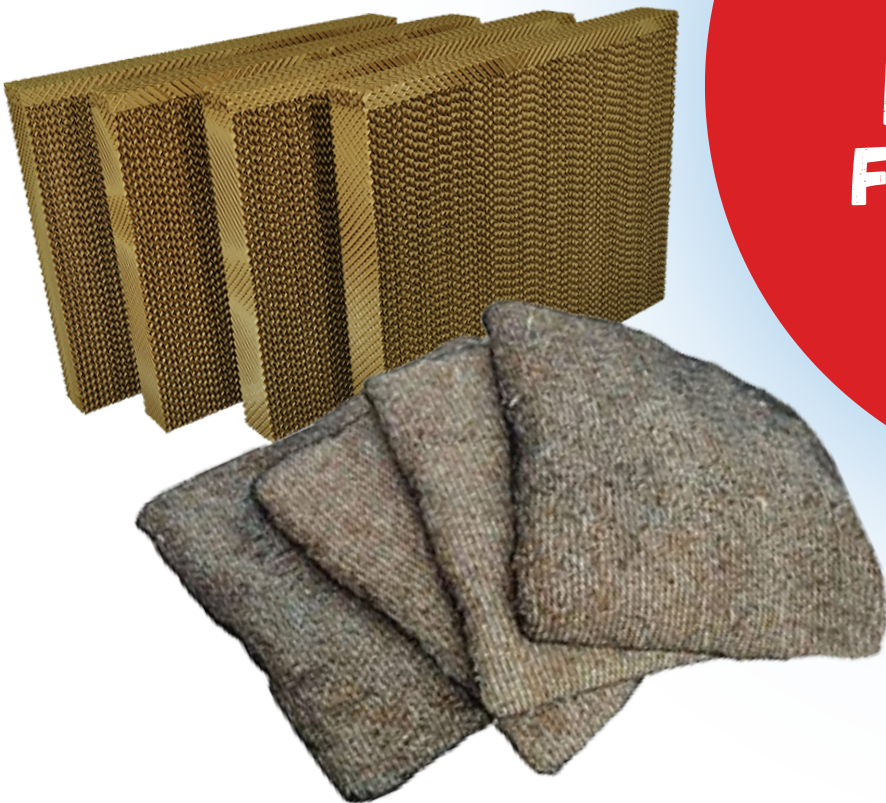

**OFFER**  
**EXTENDED**  
**TO 29 FEB 2024**

**PURCHASE A  
SET OF FILTER  
PADS AND**

**GET A  
SUPER  
PUMP  
FOR JUST  
\$33**

A blue and black submersible pump, model SP38, with a blue top housing and a black motor and base.