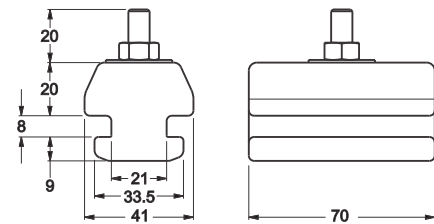

# Rubber Mounts

- ★ Sizes to suit any application
- ★ Packed in sets of 4
- ★ Supplied with M8 nut & washer (except RMUS)

**Model: RMUS Loading:60kg**

**Model: RM50 Loading:80kg**

**Model: RMSP Loading:250kg**

**Model: RM75 Loading:80kg**

**Model: RMUNI Loading:60kg**

- ★ Specifically designed for U-tube as used in the Cantilever & Fold-down Super Brackets

**Model: RM90 Loading:80kg**