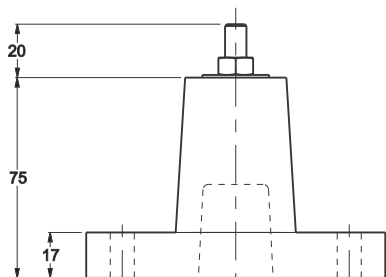

# Rubber Mounts

- ★ Sizes to suit any application
- ★ Packed in sets of 4
- ★ Supplied with M8 nut & washer (except RMUS)

**Model: RMUS Loading:60kg**

**Model: RM50 Loading:80kg**

**Model: RMSP Loading:250kg**

**Model: RM75 Loading:80kg**

**Model: RMUNI Loading:60kg**

- ★ Specifically designed for U-tube as used in the Cantilever & Fold-down Super Brackets

**Model: RM90 Loading:80kg**