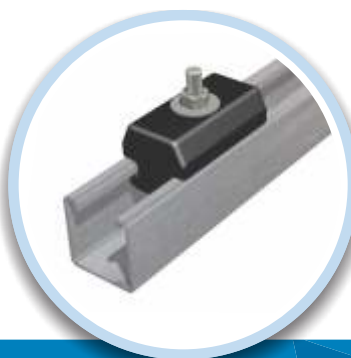

# Rubber Mounts

- ★ Sizes to suit any application
- ★ Packed in sets of 4
- ★ Supplied with M8 nut & washer (except RMUS)

**Model: RMUS Loading:60kg**

**Model: RM50 Loading:80kg**

**Model: RMSP Loading:250kg**

**Model: RM75 Loading:80kg**

**Model: RMUNI Loading:60kg**

- ★ Specifically designed for U-tube as used in the Cantilever & Fold-down Super Brackets

**Model: RM90 Loading:80kg**