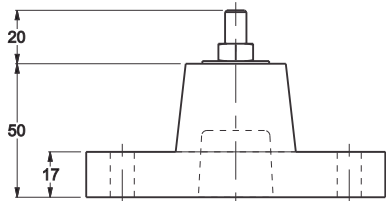

# Rubber Mounts

- ★ Sizes to suit any application
- ★ Packed in sets of 4
- ★ Supplied with M8 nut & washer (except RMUS)

**Model: RMUS Loading:60kg**

**Model: RM50 Loading:80kg**

**Model: RMSP Loading:250kg**

**Model: RM75 Loading:80kg**

**Model: RMUNI Loading:60kg**

- ★ Specifically designed for U-tube as used in the Cantilever & Fold-down Super Brackets

**Model: RM90 Loading:80kg**