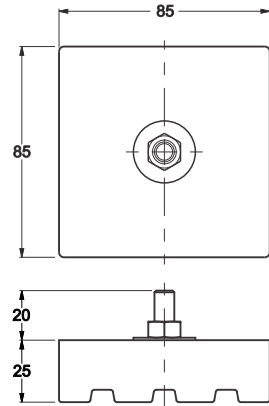

# Rubber Mounts

- ★ Sizes to suit any application
- ★ Packed in sets of 4
- ★ Supplied with M8 nut & washer (except RMUS)

**Model: RMUS Loading:60kg**

**Model: RM50 Loading:80kg**

**Model: RMSP Loading:250kg**

**Model: RM75 Loading:80kg**

**Model: RMUNI Loading:60kg**

- ★ Specifically designed for U-tube as used in the Cantilever & Fold-down Super Brackets

**Model: RM90 Loading:80kg**