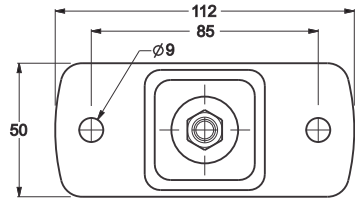

# Rubber Mounts

- ★ Sizes to suit any application
- ★ Packed in sets of 4
- ★ Supplied with M8 nut & washer (except RMUS)

**Model: RMUS Loading:60kg**

**Model: RM50 Loading:80kg**

**Model: RMSP Loading:250kg**

**Model: RM75 Loading:80kg**

**Model: RMUNI Loading:60kg**

- ★ Specifically designed for U-tube as used in the Cantilever & Fold-down Super Brackets

**Model: RM90 Loading:80kg**