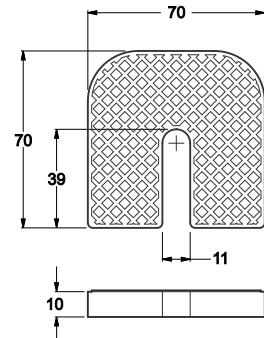

# Rubber Mounts

- ★ Sizes to suit any application
- ★ Packed in sets of 4
- ★ Supplied with M8 nut & washer (except RMUS)

**Model: RMUS Loading:60kg**

**Model: RM50 Loading:80kg**

**Model: RMSP Loading:250kg**

**Model: RM75 Loading:80kg**

**Model: RMUNI Loading:60kg**

- ★ Specifically designed for U-tube as used in the Cantilever & Fold-down Super Brackets

**Model: RM90 Loading:80kg**