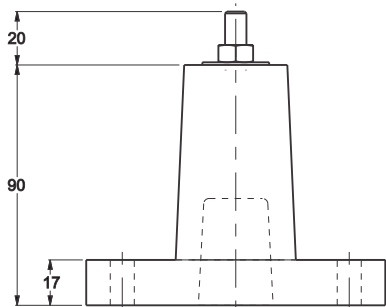

# Rubber Mounts

- ★ Sizes to suit any application
- ★ Packed in sets of 4
- ★ Supplied with M8 nut & washer (except RMUS)

**Model: RMUS Loading:60kg**

**Model: RM50 Loading:80kg**

**Model: RMSP Loading:250kg**

**Model: RM75 Loading:80kg**

**Model: RMUNI Loading:60kg**

- ★ Specifically designed for U-tube as used in the Cantilever & Fold-down Super Brackets

**Model: RM90 Loading:80kg**