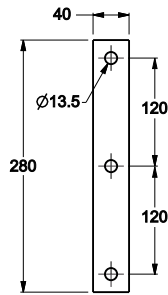

Cantilever Brackets

- ★ Available in 4 models: 350, 450, 600 & 750
- ★ Hot dip galvanized for corrosion protection
- ★ Designed to suit RMUNI Super Mounts
- ★ Sold as a pair with fixing kit containing:
 - ★ 4 Rubber Mounts
 - ★ 6 Wall Plugs
 - ★ 6 Coach Screws
 - ★ 6 Washers
 - ★ 6 Sleeve Anchors

Model:CB2350 Loading:160kg

Model:CB2750 Loading:160kg

Model:CB2450 Loading:160kg

Model:CB2600 Loading:160kg