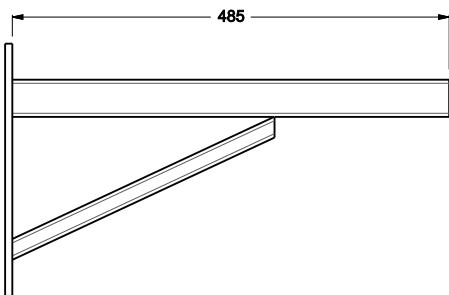

Cantilever Brackets

- ★ Available in 4 models: 350, 450, 600 & 750
- ★ Hot dip galvanized for corrosion protection
- ★ Designed to suit RMUNI Super Mounts
- ★ Sold as a pair with fixing kit containing:
 - ★ 4 Rubber Mounts
 - ★ 6 Wall Plugs
 - ★ 6 Coach Screws
 - ★ 6 Washers
 - ★ 6 Sleeve Anchors

Model:CB2350 Loading:160kg

Model:CB2750 Loading:160kg

Model:CB2450 Loading:160kg

Model:CB2600 Loading:160kg