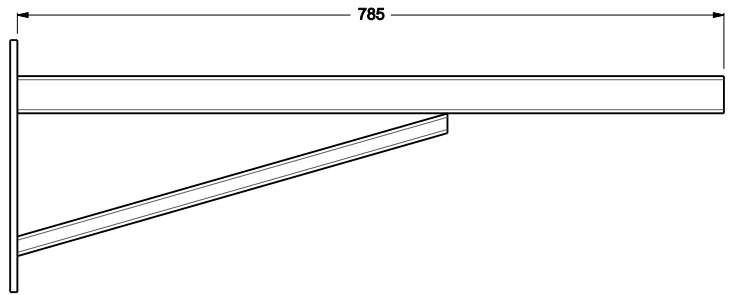

Cantilever Brackets

- ★ Available in 4 models: 350, 450, 600 & 750
- ★ Hot dip galvanized for corrosion protection
- ★ Designed to suit RMUNI Super Mounts
- ★ Sold as a pair with fixing kit containing:
 - ★ 4 Rubber Mounts
 - ★ 6 Wall Plugs
 - ★ 6 Coach Screws
 - ★ 6 Washers
 - ★ 6 Sleeve Anchors

Model:CB2350 Loading:160kg

Model:CB2750 Loading:160kg

Model:CB2450 Loading:160kg

Model:CB2600 Loading:160kg