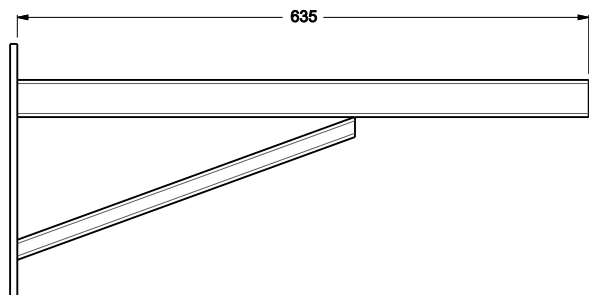

Cantilever Brackets

- ★ Available in 4 models: 350, 450, 600 & 750
- ★ Hot dip galvanized for corrosion protection
- ★ Designed to suit RMUNI Super Mounts
- ★ Sold as a pair with fixing kit containing:
 - ★ 4 Rubber Mounts
 - ★ 6 Wall Plugs
 - ★ 6 Coach Screws
 - ★ 6 Washers
 - ★ 6 Sleeve Anchors

Model:CB2350 Loading:160kg

Model:CB2750 Loading:160kg

Model:CB2450 Loading:160kg

Model:CB2600 Loading:160kg