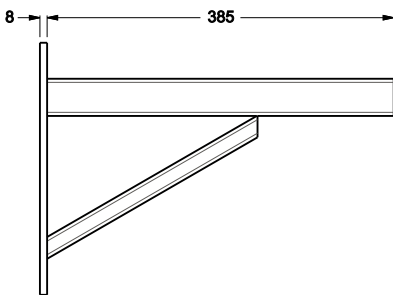

Cantilever Brackets

- ★ Available in 4 models: 350, 450, 600 & 750
- ★ Hot dip galvanized for corrosion protection
- ★ Designed to suit RMUNI Super Mounts
- ★ Sold as a pair with fixing kit containing:
 - ★ 4 Rubber Mounts
 - ★ 6 Wall Plugs
 - ★ 6 Coach Screws
 - ★ 6 Washers
 - ★ 6 Sleeve Anchors

Model:CB2350 Loading:160kg

Model:CB2750 Loading:160kg

Model:CB2450 Loading:160kg

Model:CB2600 Loading:160kg